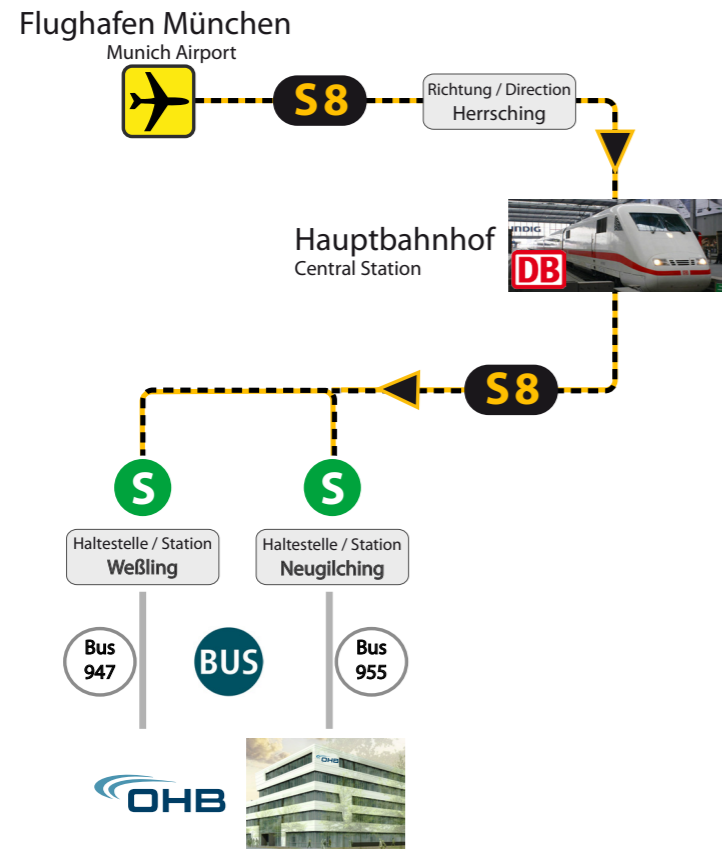

How to reach OHB System AG by public transport

82234 Weßling/Oberpfaffenhofen • Manfred-Fuchs-Straße 1

Tel.: +49 8153 4002-0

From **Munich Airport**:
The **S-Bahn S8** to Herrsching leaves from Munich Airport (www.munich-airport.de) and travels directly to the stops **Neugilching** or **Weßling**.

Take the train to München-Pasing or München-Hauptbahnhof.
Change to S-Bahn S8 to Herrsching and get off at Neugilching or Weßling.

How to reach OHB System AG by car

82234 Weßling/Oberpfaffenhofen • Manfred-Fuchs-Straße 1

Tel.: +49 8153 4002-0

Oberpfaffenhofen is located approx. 25 kilometres west of Munich on the München-Lindau Motorway (A96).

Motorway
München-Lindau A 96
take the Exit 32
Oberpfaffenhofen.

Get off at either one of the two stops and take the **bus (No.: 947 or 955)** or continue from the train station "Neugilching" onfoot to our new premises (1.3 kilometres).

After the exit, turn left at the traffic light towards Herrsching / Oberpfaffenhofen / Weßling.
After approx. 800 metres turn left at the traffic light towards the Sonderflughafen / Astopark (Claude-Dornier-Str.).
Turn right at the roundabout. Guests are welcome to park in front of the building.