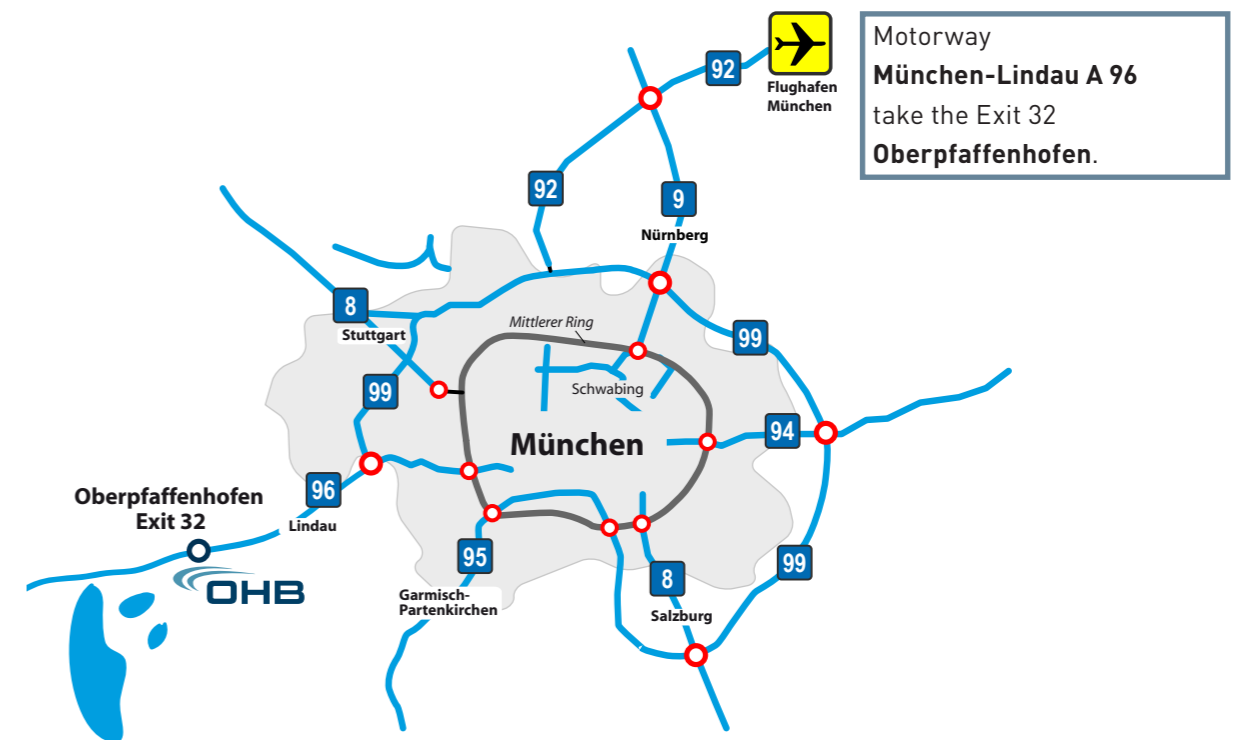

How to reach OHB System AG by public transport

82234 Weßling/Oberpfaffenhofen • Manfred-Fuchs-Straße 1

Tel.: +49 8153 4002-0

From **Munich Airport**:
The **S-Bahn S8** to Herrsching leaves from Munich Airport (www.munich-airport.de) and travels directly to the stops **Neugilching** or **Weßling**.

Take the train to München-Pasing or München-Hauptbahnhof.
Change to S-Bahn S8 to Herrsching and get off at Neugilching or Weßling.

How to reach OHB System AG by car

82234 Weßling/Oberpfaffenhofen • Manfred-Fuchs-Straße 1

Tel.: +49 8153 4002-0

Oberpfaffenhofen is located approx. 25 kilometres west of Munich on the München-Lindau Motorway (A96).

Motorway
München-Lindau A 96
take the Exit 32
Oberpfaffenhofen.

Get off at either one of the two stops and take the **bus (No.: 947 or 955)** or continue from the train station "Neugilching" onfoot to our new premises (1.3 kilometres).

After the exit, turn left at the traffic light towards Herrsching / Oberpfaffenhofen / Weßling.
After approx. 800 metres turn left at the traffic light towards the Sonderflughafen / Astopark (Claude-Dornier-Str.).
Turn right at the roundabout. Guests are welcome to park in front of the building.